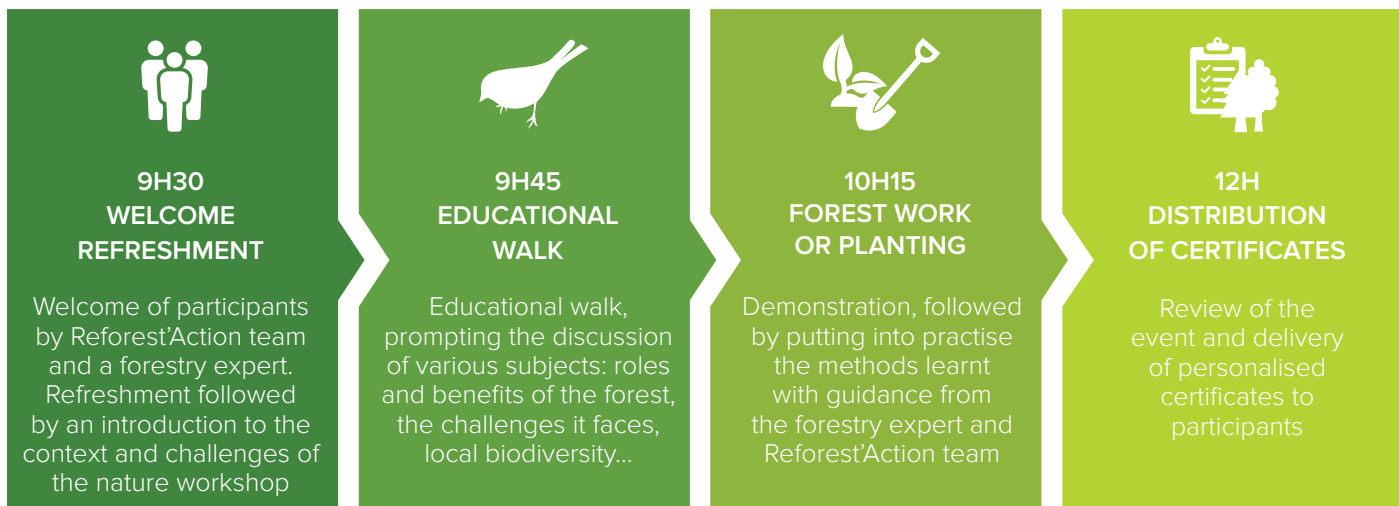

PROPOSED EVENT TIMELINE

These steps are subject to change in order to adapt to the range of activities proposed. Due to its natural environment, this event is weather-dependent.